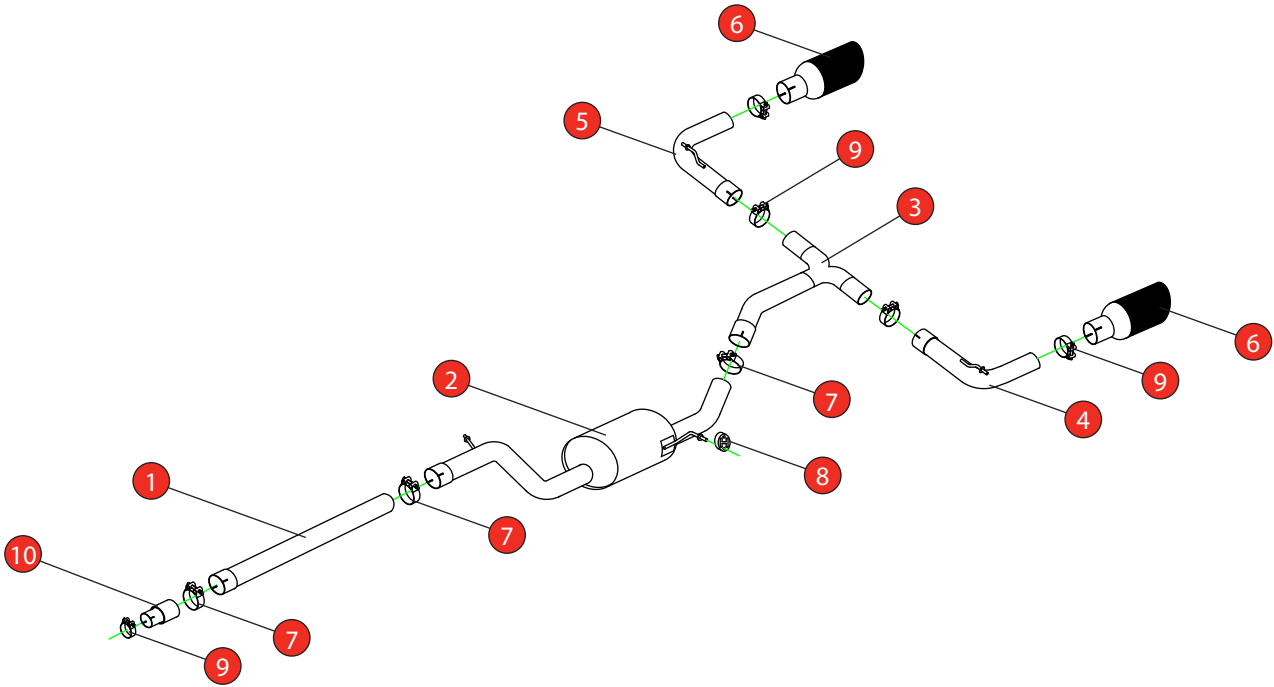

Car	VW MK7 Golf GTi / Clubsport & Clubsport S	Part No.	SVWS043CF
Year	2013-2016	Fit Kits	318FK
Notes	Where not supplied use original fittings	Features	Pipe Diameter:- 76mm

Estimated Fitting Time: 1 Hour

NO.	PART NO.	DESCRIPTION	QTY
1	641VW	Non-resonated Front Section	1
2	644VW	Resonated Centre Section	1
3	720VW	'Y' Piece	1
4	721VW	L/H Trim Connecting Pipe	1
5	722VW	R/H Trim Connecting Pipe	1
6	Z023.10159	Ø100mm Carbon Fibre Ascari Trim	2
Fit Kit			
7	Z016.10062	79mm H/D Clamp	3
8	Z016.10057	Hanging Rubber	1
9	Z016.10064	63-68mm Clamp	5
10	AD01	Adaptor (USE TO FIT TO O.E SYSTEM)	1

DATE	14/04/2023
ISSUE	02
AUTHORISED	S Shipley

NOTE: ENSURE SCORPION SYSTEM IS CLEAR OF MOVING PARTS AND ALL ORIGINAL FUNCTIONS WORK CORRECTLY.

STAY CONNECTED TO RED POWER.